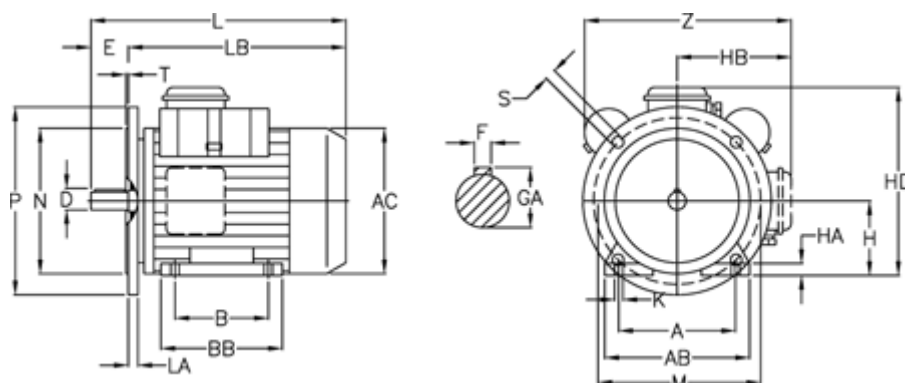

Data Sheet

Article number: 25037467002

Description: ICME Single-phase motor MD71 B4 0,37KW
4 - 1400 rpm 1x230 Volt 50Hz B3/B5 with starting & running capacitor

Measures

A = 112	H = 71	N = 110
AB = 144	HA = 12	P = 160
AC = 137	HB = 107	S = 9.5
B = 90	K = 7	T = 3.5
D = 14	L = 268	Z = 210
E = 30	LA = 10	
F = 5	LB = 238	
GA = 16	M = 130	